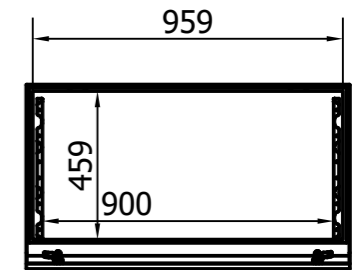

LVE403
PLINTH H100 RAL7009

LM1014
CONSOLE H980xL1000xP400 RAL7035

SLOPED DOOR DETAIL

LM: compact console, with plain 14° sloping top, complete with a system to keep the door open. Features and dimensions as LVE model. The base, prepared for plinth mounting, is equipped with cable inlet plate in the bottom and a screwed Mpl in galvanized steel 2,0 mm.

Scala
1/20

LM1014