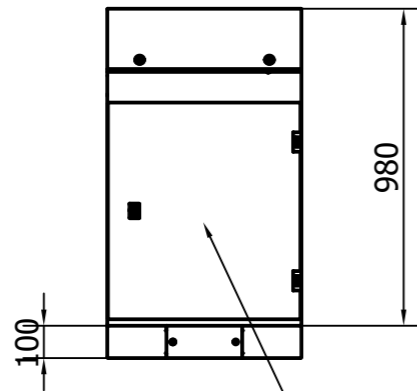

SLOPED DOOR DETAIL

LVE401

PLINTH 100 H RAL7009

LM6014

CONSOLE H980xL600xP400 RAL7035

LM: compact console, with plain 14° sloping top, complete with a system to keep the door open. Features and dimensions as LVE model. The base, prepared for plinth mounting, is equipped with cable inlet plate in the bottom and a screwed Mpl in galvanized steel 2,0 mm.

Scala

1/20

LM6014