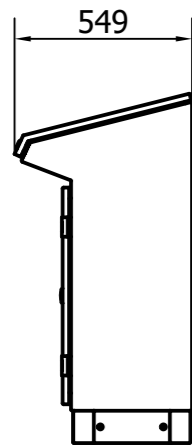

SLOPED DOOR DETAIL

LVE401

PLINTH 100 H RAL7009

LM6014

CONSOLE H980xL600xP400 RAL7035

LM: compact console, with plain 14° sloping top, complete with a system to keep the door open. Features and dimensions as LVE model. The base, prepared for plinth mounting, is equipped with cable inlet plate in the bottom and a screwed Mpl in galvanized steel 2,0 mm.

Scala

1/20

LM6014