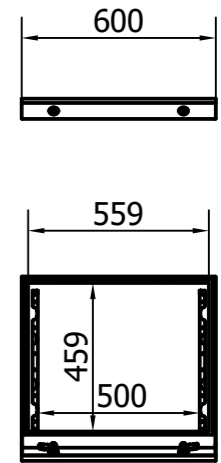

SLOPED DOOR DETAIL

LVE401

PLINTH 100 H RAL7009

LM6014

CONSOLE H980xL600xP400 RAL7035

LM: compact console, with plain 14° sloping top, complete with a system to keep the door open. Features and dimensions as LVE model. The base, prepared for plinth mounting, is equipped with cable inlet plate in the bottom and a screwed Mpl in galvanized steel 2,0 mm.

Scala

1/20

LM6014