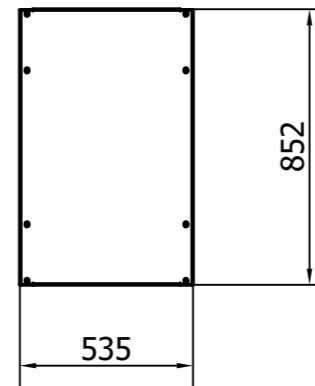

SLOPED DOOR DETAIL

LVE401

PLINTH 100 H RAL7009

LM6014

CONSOLE H980xL600xP400 RAL7035

LM: compact console, with plain 14° sloping top, complete with a system to keep the door open. Features and dimensions as LVE model. The base, prepared for plinth mounting, is equipped with cable inlet plate in the bottom and a screwed Mpl in galvanized steel 2,0 mm.

Scala

1/20

LM6014