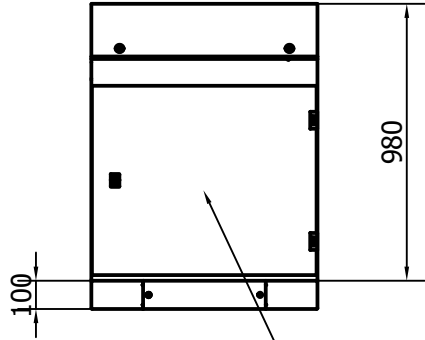

SLOPED DOOR DETAIL

LVE402
PLINTH 100 H RAL 7009

LM8014
CONSOLE H.980xL800xP.400

Scala
1/20

LM8014

LM: compact console, with plain 14° sloping top, complete with a system to keep the door open. Features and dimensions as LVE model. The base, prepared for plinth mounting, is equipped with cable inlet plate in the bottom and a screwed Mpl in galvanized steel 2,0 mm.