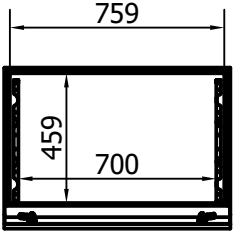

SLOPED DOOR DETAIL

LVE402
PLINTH 100 H RAL 7009

LM8014
CONSOLE H.980xL800xP.400

Scala
1/20

LM8014

LM: compact console, with plain 14° sloping top, complete with a system to keep the door open. Features and dimensions as LVE model. The base, prepared for plinth mounting, is equipped with cable inlet plate in the bottom and a screwed Mpl in galvanized steel 2,0 mm.