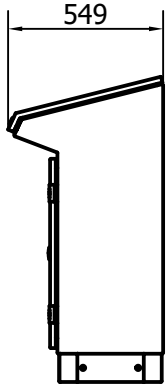

SLOPED DOOR DETAIL

LVE402
PLINTH 100 H RAL 7009

LM8014
CONSOLE H.980xL800xP.400

Scala
1/20

LM8014

LM: compact console, with plain 14° sloping top, complete with a system to keep the door open. Features and dimensions as LVE model. The base, prepared for plinth mounting, is equipped with cable inlet plate in the bottom and a screwed Mpl in galvanized steel 2,0 mm.