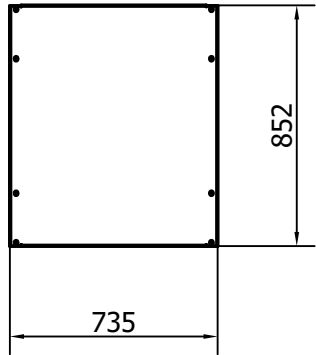

SLOPED DOOR DETAIL

LVE402
PLINTH 100 H RAL 7009

LM8014
CONSOLE H.980xL800xP.400

Scala
1/20

LM8014

LM: compact console, with plain 14° sloping top, complete with a system to keep the door open. Features and dimensions as LVE model. The base, prepared for plinth mounting, is equipped with cable inlet plate in the bottom and a screwed Mpl in galvanized steel 2,0 mm.